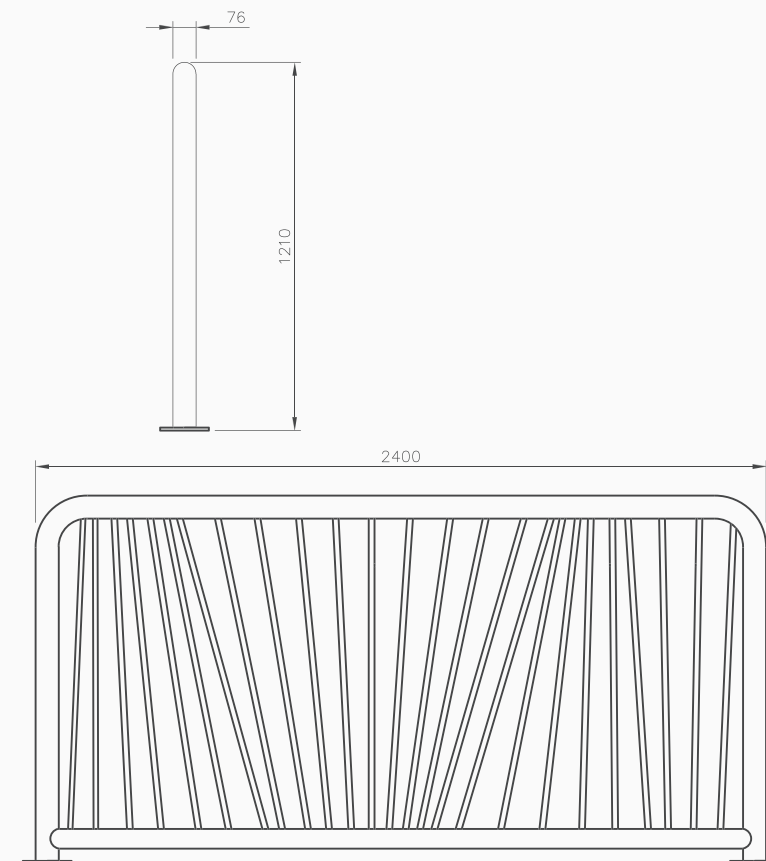

Balustrading: SS24

The SS24 is a unique set of Stainless Steel Balustrading that can be used in a variety of urban streetscapes that require pedestrian safety, including taxi ranks and suburban centres.

- Dimensions**
- Height: 1200mm
 - Length: 2400mm (variable)
 - 3/4" 304 s/s bars
 - 76mm diameter outside frame
 - 8mm base plate
- Materials**
- 304 Stainless Steel
- Finishes**
- Satin polished stainless finish
- Fixings**
- Surface mounted with Dyna bolts
 - Inground with Foundation cage
- Options**
- Variable length and heights
 - Various designs to your specifications