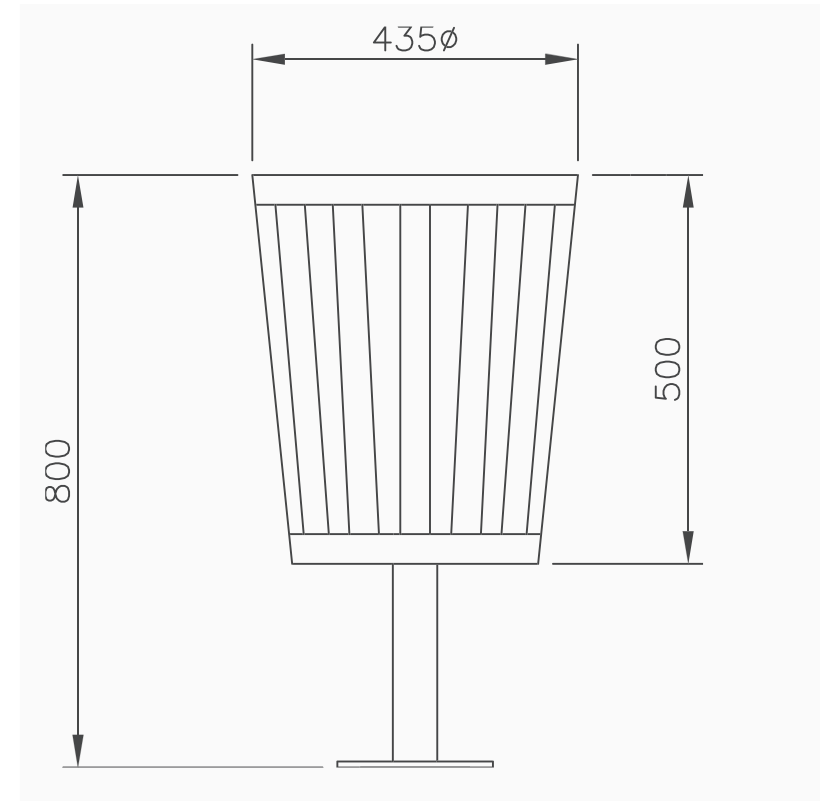

Bin: RB08 Basic

The RB08 rubbish bin is a simple, basic design yet strong and durable suitable for schools, parks and retail developments.

Dimensions

- Height: 800mm
- Width 435mm
- Capacity 55 litre

Materials

- 5mm steel plate
- Galvanised steel bin liner

Finishes

- Hot dipped Galvanised
- Powder Coated in your choice of colour

Fixings

- Surface mounted with Dyna bolts

Options

- In ground fixing available
- Custom height available