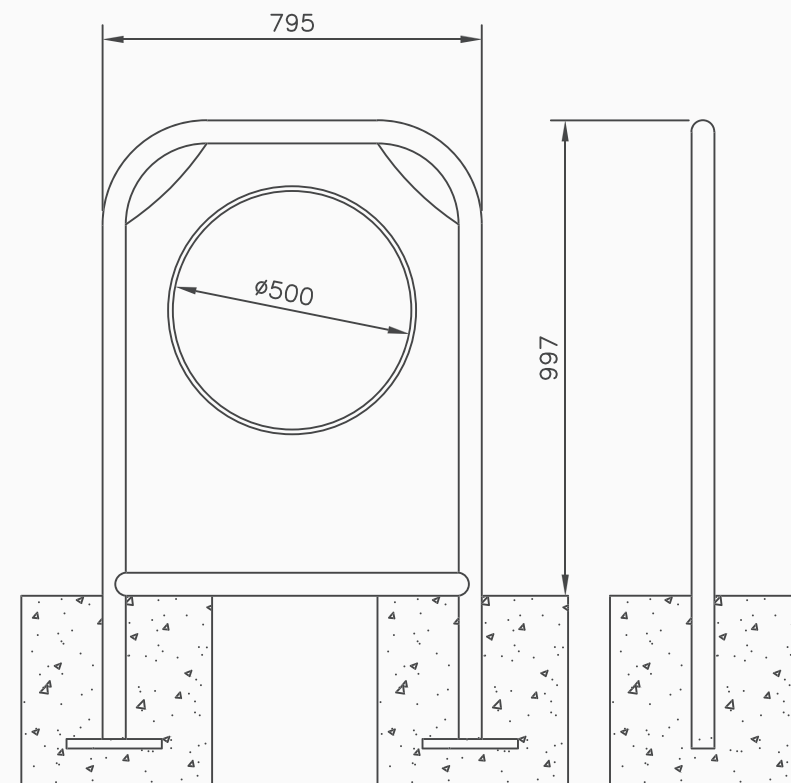

- Dimensions**
- Height 997mm
 - Width 795mm
 - 500mm OD Centre hole
- Materials**
- Steel frame construction
- Finishes**
- Galvanised, primed and powder coated.
- Fixings**
- In-ground
 - Surface mounted with base plate (extra cost incurred)
- Options**
- Variable height available on request