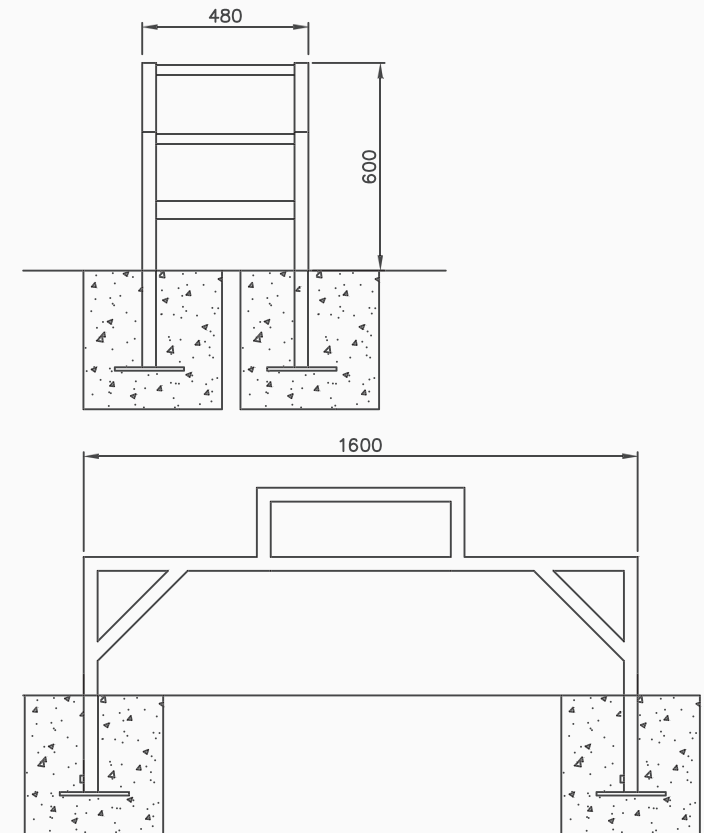

- Dimensions**
- Height: 600mm
 - Width: 480mm
 - Length: 1600mm
- Materials**
- Steel frame construction
 - Galvanised Sheeting
- Finishes**
- Galvanised, primed and powder coated.
 - External anti slip coating
- Fixings**
- In-ground
 - Surface mounted with base plate (extra cost incurred)
- Options**
- Variable dimensions available on request