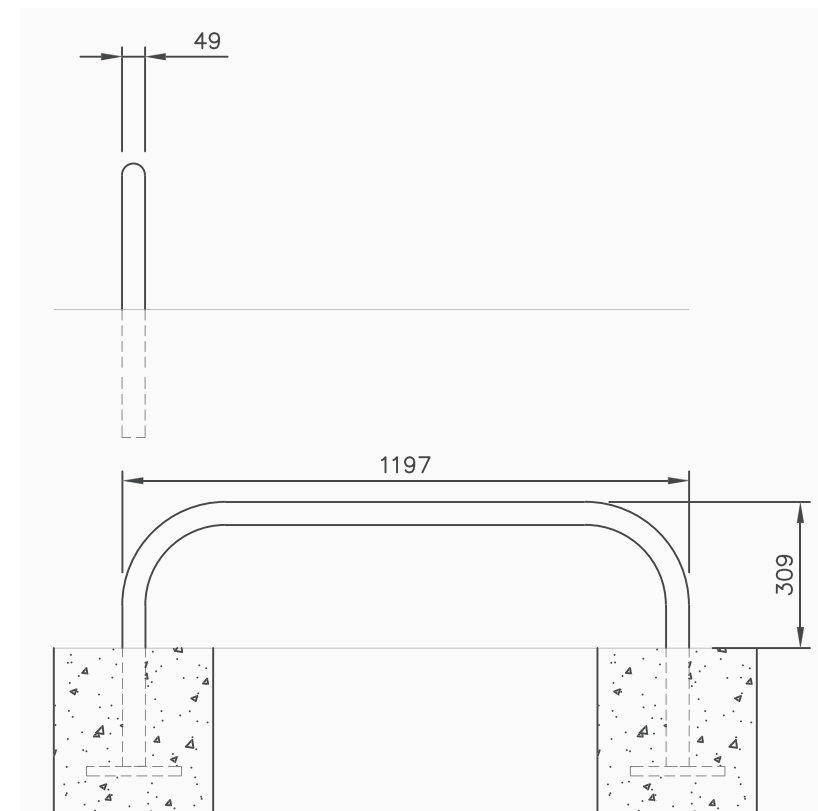

- Dimensions**
- Height: 309mm above ground
 - Width: 1197mm
- Materials**
- 40NB steel tubing
- Finishes**
- Galvanised
 - Powdercoated
- Fixings**
- In-ground 270mm
 - or surface mounted with base plate (extra cost incurred)
- Options**
- Variable height and width available on request
 - Stainless steel