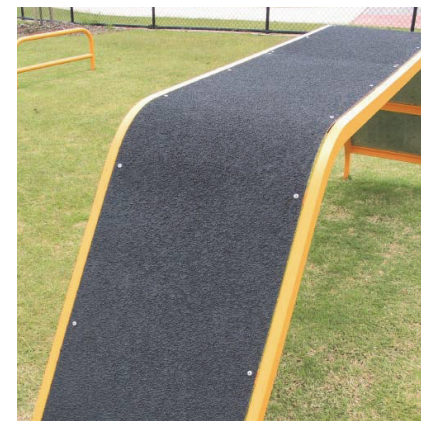

[Click to view the latest Table Ramp projects online](#)