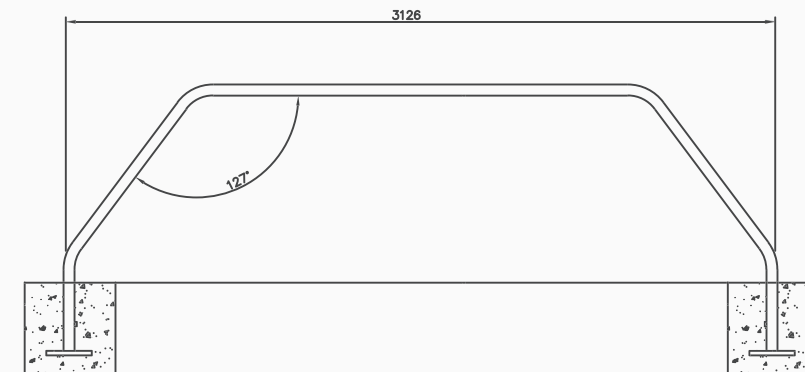

Dog Play Equipment: Table Dog Ramp

The Table Ramp is part of Urban's extensive range of dog exercise equipment we manufacture for use in off leash areas within City Council Parks. These areas are becoming increasingly popular as Councils recognise the need to provide dog friendly areas within local parks.

- Dimensions**
- Height 872mm
 - Width 495mm
 - Length 3126mm
- Materials**
- Steel RHS frame construction
 - Galvanised sheeting
- Finishes**
- Galvanised, primed and powder coated.
 - External anti slip coating
- Fixings**
- In-ground
 - Surface mounted with base plate (extra cost incurred)
- Options**
- Variable Dimensions available on request