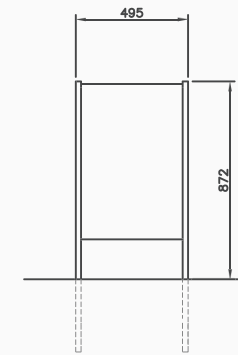

- Dimensions**
- Height 872mm
 - Width 495mm
 - Length 3126mm
- Materials**
- Steel RHS frame construction
 - Galvanised sheeting
- Finishes**
- Galvanised, primed and powder coated.
 - External anti slip coating
- Fixings**
- In-ground
 - Surface mounted with base plate (extra cost incurred)
- Options**
- Variable Dimensions available on request