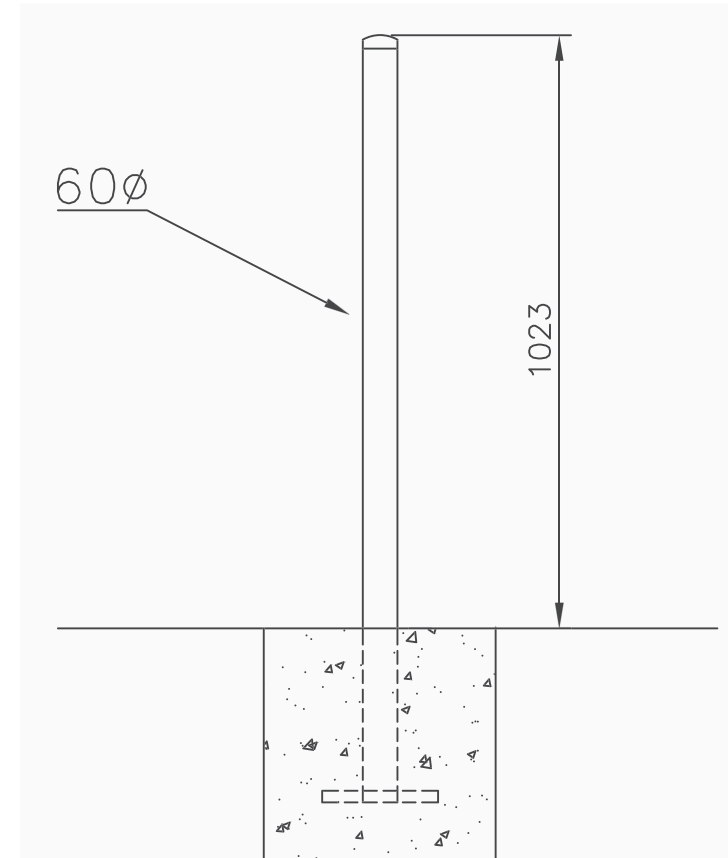

- Dimensions**
 - Height 1023mm above ground
 - 60 OD pipe
- Materials**
 - Galvanised tubing
- Finishes**
 - Galvanised, primed and powder coated
- Fixings**
 - In-ground
 - Surface mounted with base plate (extra cost incurred)
- Options**
 - Variable dimensions available on request