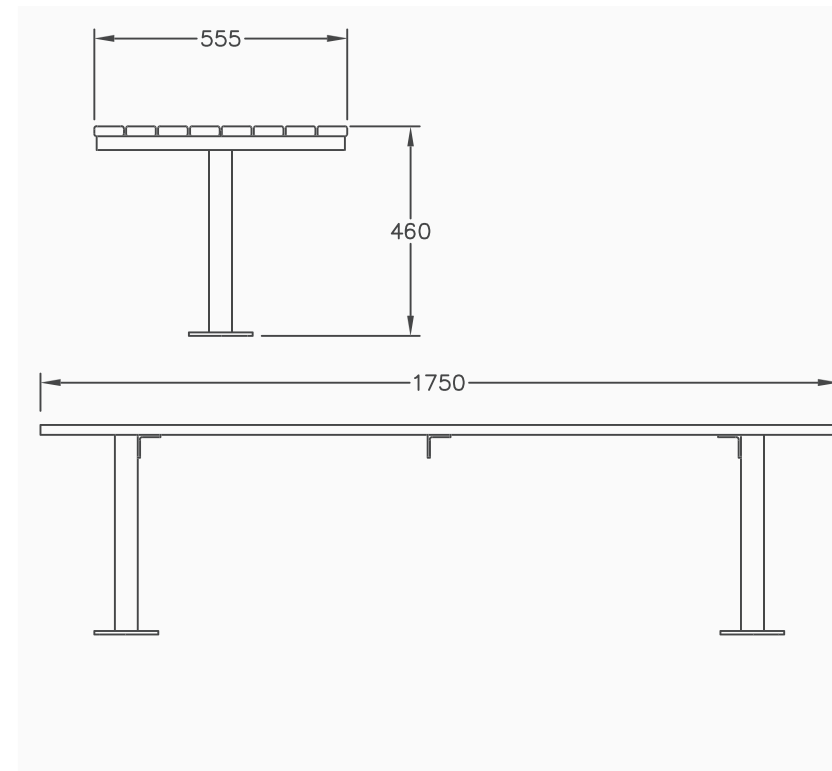

Bench Seat: Basic

As the name suggests, the Basic Bench Seat is a simple bench seat manufactured in steel with timber slats

All seats have been designed to give optimum strength and durability. The Basic Bench is made of the highest quality imported Kwila, suitably seasoned and treated with three coats of hardwood oil for durability and enhanced natural appearance.

1. **Dimensions**
2. Seat height: 460mm
   - Seat length: 1750mm
3. **Materials**
4. 50 x 50 RHS frame
   - Kwila timber battens 80mm x 20mm
   - Aluminium battens as an option
5. **Finishes**
6. Galvanised and powdercoated
   - Available in a variety of powder coated colours
   - All timber battens are Kwila Timber protected with three coats of hardwood oil
7. **Options**
8. Galvanised and powdercoated
   - Available in a variety of powder coated colours
   - All timber battens are double stained and clear coated with weather protection coating.

[Click to view the latest Basic projects online](#)

Get the latest specification news on

www.urbanff.com.au

07 3382 7372

info@urbanff.com.au

Urban
fountains + furniture