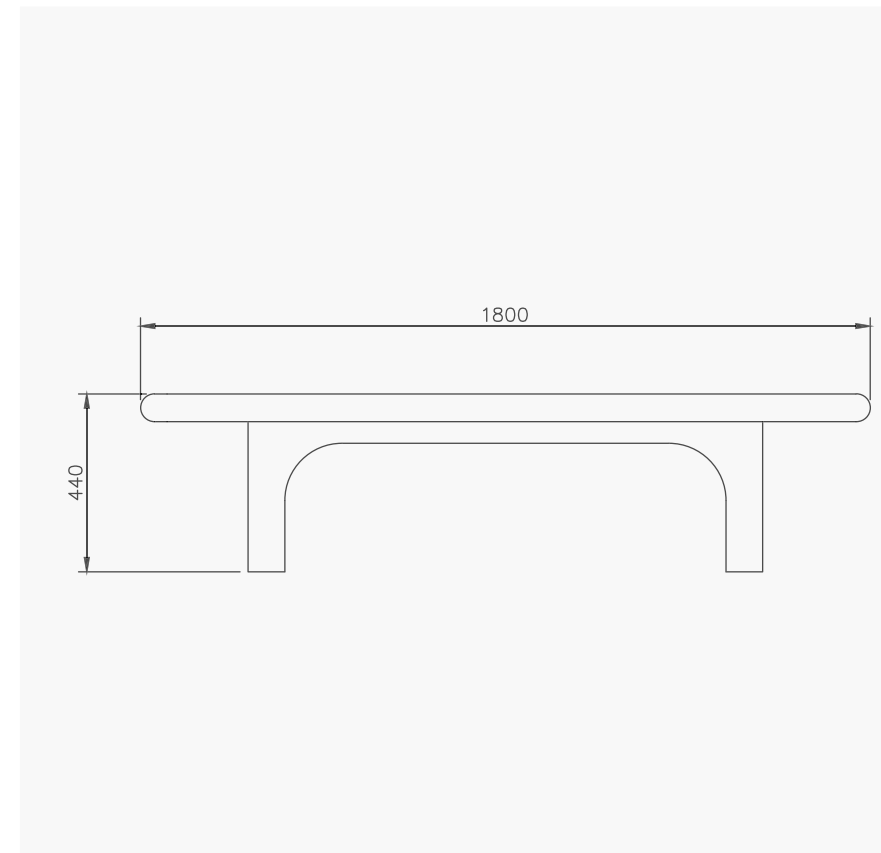

Day Bed: DB06

Urban have again focused on creating not only a strong and functional Day Bed, but one that is also aesthetically pleasing by incorporating the timeless look of timber, polished stainless and powder coated mild steel into the design.

The bull nose timber edges create a more stylish design that cannot be found on standard Day Beds.

Dimensions

- Height: 440mm
- Length: 1800mm
- Width: 1800mm
- Weight: 200kg

Materials

- Mild steel frame
- Kwila timber battens 68mm x 31mm

Finishes

- Galvanised and powder coated frame
- Timber Battens are prepared using Intergrain DWD for maximum timber protection

Options

- Smaller and larger sizes available

[Click to view the latest DB06 projects online](#)

Get the latest specification news on

www.urbanff.com.au

07 3382 7372

info@urbanff.com.au

Urban
fountains + furniture