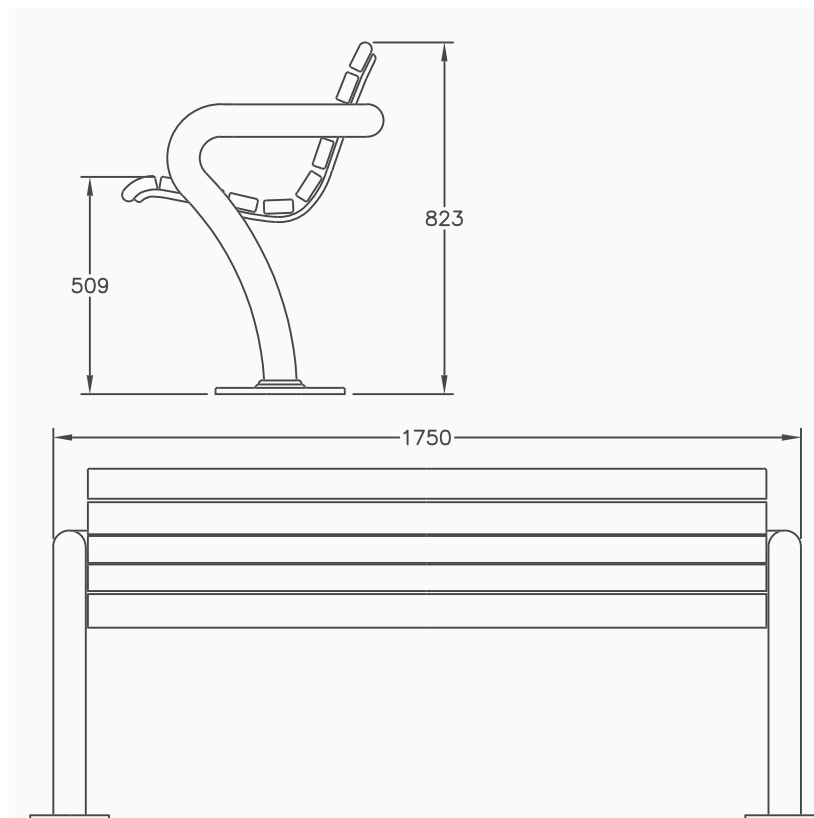

Bench Seat: Euro

The Euro is a strong, durable seat with a strong modern European influence. Manufactured in tubular aluminium with timber slats, the Euro has been ergonomically designed to give a comfortable seating position.

All seats have been designed to give optimum strength and durability. The Euro is made of the highest quality imported Kwila, suitably seasoned and treated with a double stain and high quality clear coat for durability and enhanced natural appearance.

1. **Dimensions**
2. Seat height: 455mm
   - Seat length: 1750mm

1. **Materials**
2. 76mm Tubular aluminium
   - Kwila wooden slats 31mm x 68mm

1. **Finishes**
2. Available in a variety of powder coated colours
   - All timber battens are double stained and clear coated with weather protection coating

1. **Options**
2. Optional arm rests
   - Perforated sheet metal finish instead of timber
   - In ground or surface mounted
   - Wall mounting available if required

[Click to view the latest Euro projects online](#)

Get the latest specification news on

www.urbanff.com.au

07 3382 7372

info@urbanff.com.au

Urban
fountains + furniture